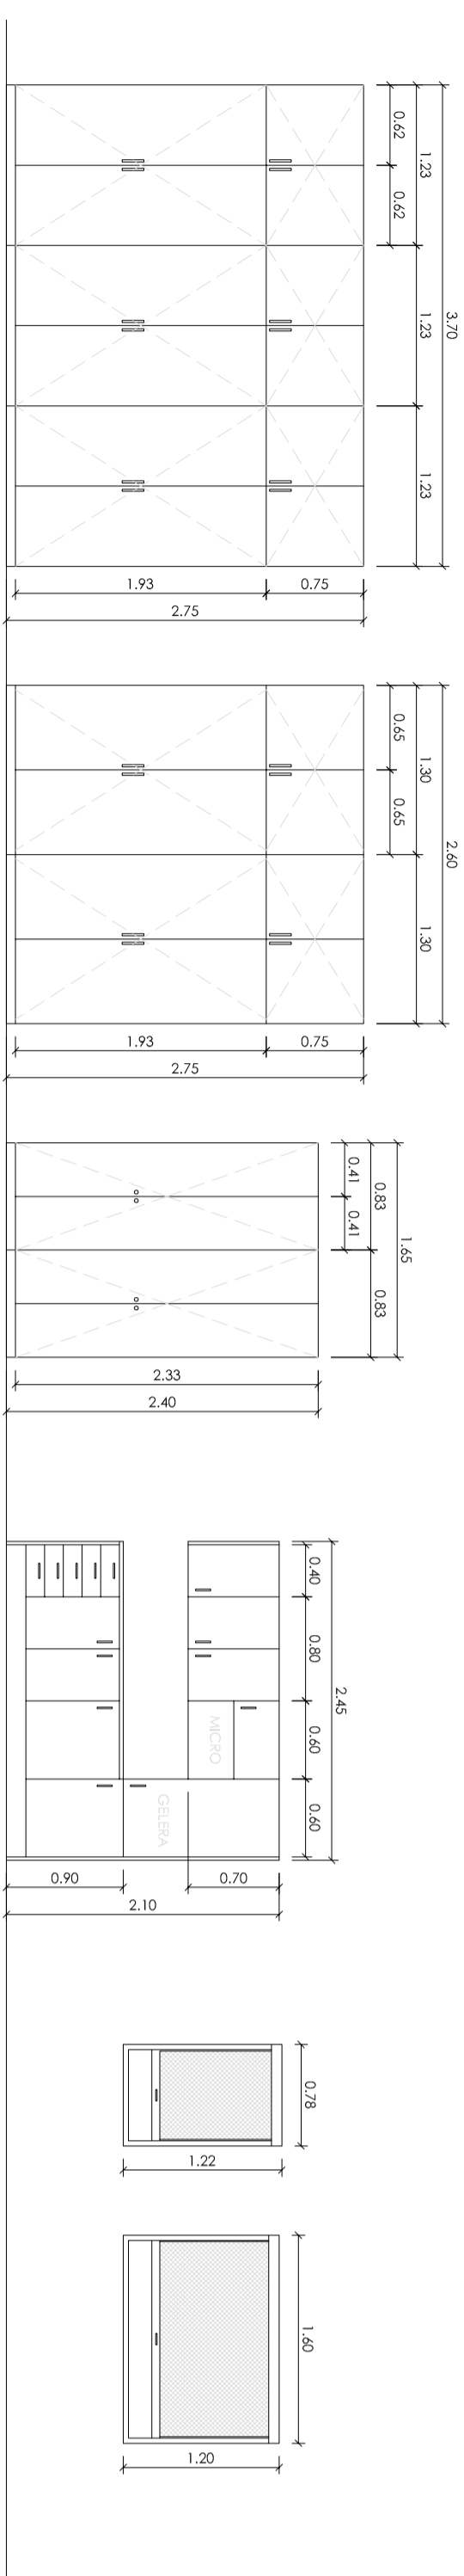

P1 dreta
1 full (0.80x2.05cm)
1 floc (0.80x2.07cm)
4 unitats

P1 esquerra
1 full (0.80x2.05cm)
1 floc (0.80x2.07cm)
3 unitats

P2
1 full (0.80x2.05cm)
1 unitat

PD1
2 fulls (0.60x1.825cm)
1 floc (0.60x1.825cm)
2 flocs (0.15x1.825cm)
1 unitat

PD2
2 fulls (0.60x1.825cm)
1 floc (0.60x1.825cm)
2 flocs (0.15x1.825cm)
1 unitat

PD3
1 full (1.43x1.825cm)
1 unitat

PD4
1 full (1.73x1.825cm)
1 unitat

FRONTALS REMARCAT. Melaminat color blanc